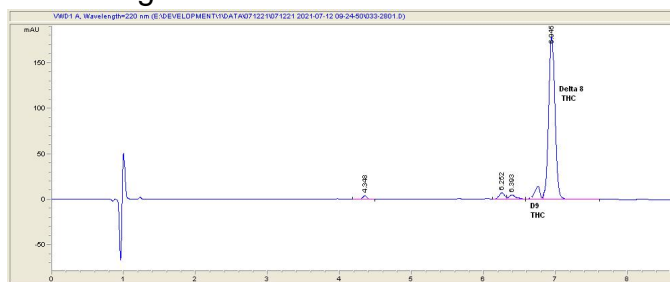

A Gift From Nature Supplies

Orlando, FL 3289
info@agiffromnaturesupplies.com
407-704-8519

Sample 368-071221-036

D8 Cartridge Hybrid- Tropic Thunder
Sample Submitted: 07-12-2021; Report Date: 07-14-2021

D8 Cartridge Hybrid- Tropic Thunder

Distillate

Chromatogram

Cannabinoid Profile

Cannabinoid Profile by HPLC

0.21%
Calculated THC Yield

0.00%
Calculated CBD Yield

79.59%
Total Cannabinoids

Cannabinoid	% wt	mg/g
Delta-8-THC	79.38	793.8
THC	0.21	2.1
Total Cannabinoids	79.59	795.9
Calculated THC Yield	0.21	2.10
Calculated CBD Yield	0.00	0.00
Calculated Maximum THC Yield = THC + 0.877 * THCA		
Calculated Maximum CBD Yield = CBD + 0.877 * CBDA		

Marin Analytics, LLC
250 Bel Marin Keys Blvd, Suite D4
Novato, CA 94949

415-936-6477 / sarabiancalana1@gmail.com

Sara Biancalana
Chief Scientist

This sample has been tested by Marin Analytics, LLC using valid testing methodologies and a quality system. Values reported relate only to the sample tested. Marin Analytics, LLC makes no claims as to the efficacy, safety or other risks associated with any detected or non-detected levels of any compounds reported herein. This Certificate shall not be reproduced except in full, without the written approval of Marin Analytics, LLC.