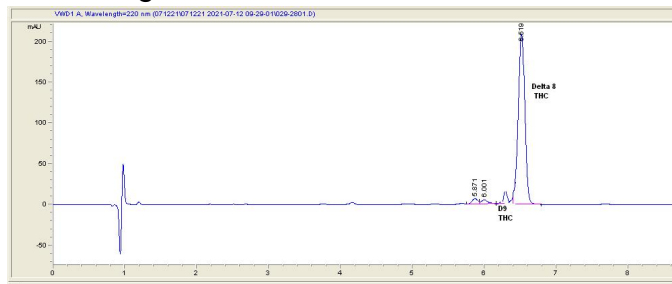

A Gift From Nature Supplies

Orlando, FL 3289
info@agiffromnaturesupplies.com
407-704-8519

Sample 368-071221-002

D8 Cartridge Sativa- Golden Pineapple
Sample Submitted: 07-12-2021; Report Date: 07-13-2021

D8 Cartridge Sativa- Golden Pineapple Distillate

Chromatogram

Cannabinoid Profile

Cannabinoid Profile by HPLC

0.18%
Calculated THC Yield

0.00%
Calculated CBD Yield

83.93%
Total Cannabinoids

Cannabinoid	% wt	mg/g
Delta-8-THC	83.75	837.5
THC	0.18	1.8
Total Cannabinoids	83.93	839.3
Calculated THC Yield	0.18	1.80
Calculated CBD Yield	0.00	0.00

Calculated Maximum THC Yield = $THC + 0.877 * THCA$
Calculated Maximum CBD Yield = $CBD + 0.877 * CBDA$

Marin Analytics, LLC
250 Bel Marin Keys Blvd, Suite D4
Novato, CA 94949
415-936-6477 / sarabiancalana1@gmail.com

Sara Biancalana
Sara Biancalana
Chief Scientist

This sample has been tested by Marin Analytics, LLC using valid testing methodologies and a quality system. Values reported relate only to the sample tested. Marin Analytics, LLC makes no claims as to the efficacy, safety or other risks associated with any detected or non-detected levels of any compounds reported herein. This Certificate shall not be reproduced except in full, without the written approval of Marin Analytics, LLC.