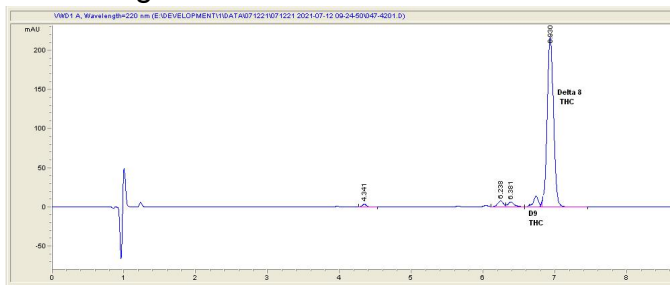

D8 Cartridge Indica- Granddaddy Purp

Distillate

Chromatogram

Cannabinoid Profile

Cannabinoid Profile by HPLC

0.16%
Calculated THC Yield

0.00%
Calculated CBD Yield

91.18%
Total Cannabinoids

Cannabinoid	% wt	mg/g
Delta-8-THC	91.02	910.2
THC	0.16	1.6
Total Cannabinoids	91.18	911.8
Calculated THC Yield	0.16	1.60
Calculated CBD Yield	0.00	0.00

Calculated Maximum THC Yield = THC + 0.877 * THCA
Calculated Maximum CBD Yield = CBD + 0.877 * CBDA