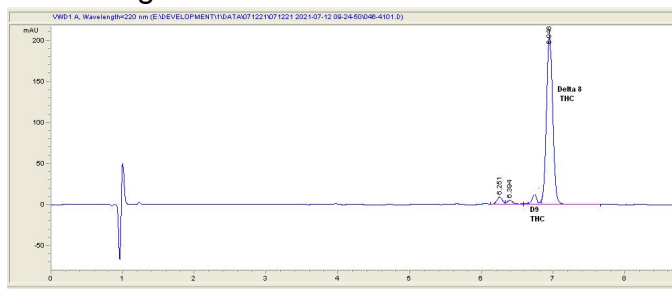

A Gift From Nature Supplies

Orlando, FL 3289
info@agiffromnaturesupplies.com
407-704-8519

Sample 368-071221-044

D8 Cartridge Indica- Fruity Pebbles

Batch/Lot # 078508
Sample Submitted: 07-12-2022; Report Date: 01-14-2023

D8 Cartridge Indica- Fruity Pebbles

Distillate

Chromatogram

Cannabinoid Profile

Cannabinoid Profile by HPLC

0.18%
Calculated THC Yield

0.00%
Calculated CBD Yield

90.74%
Total Cannabinoids

Cannabinoid	% wt	mg/g
Delta-8-THC	90.56	905.6
THC	0.18	1.8
Total Cannabinoids	90.74	907.4
Calculated THC Yield	0.18	1.80
Calculated CBD Yield	0.00	0.00

Calculated Maximum THC Yield = THC + 0.877 * THCA
Calculated Maximum CBD Yield = CBD + 0.877 * CBDA

Marin Analytics, LLC

250 Bel Marin Keys Blvd, Suite D4
Novato, CA 94949

415-936-6477 / sarabiancalana1@gmail.com

Sara Biancalana
Chief Scientist

This sample has been tested by Marin Analytics, LLC using valid testing methodologies and a quality system. Values reported relate only to the sample tested. Marin Analytics, LLC makes no claims as to the efficacy, safety or other risks associated with any detected or non-detected levels of any compounds reported herein. This Certificate shall not be reproduced except in full, without the written approval of Marin Analytics, LLC.